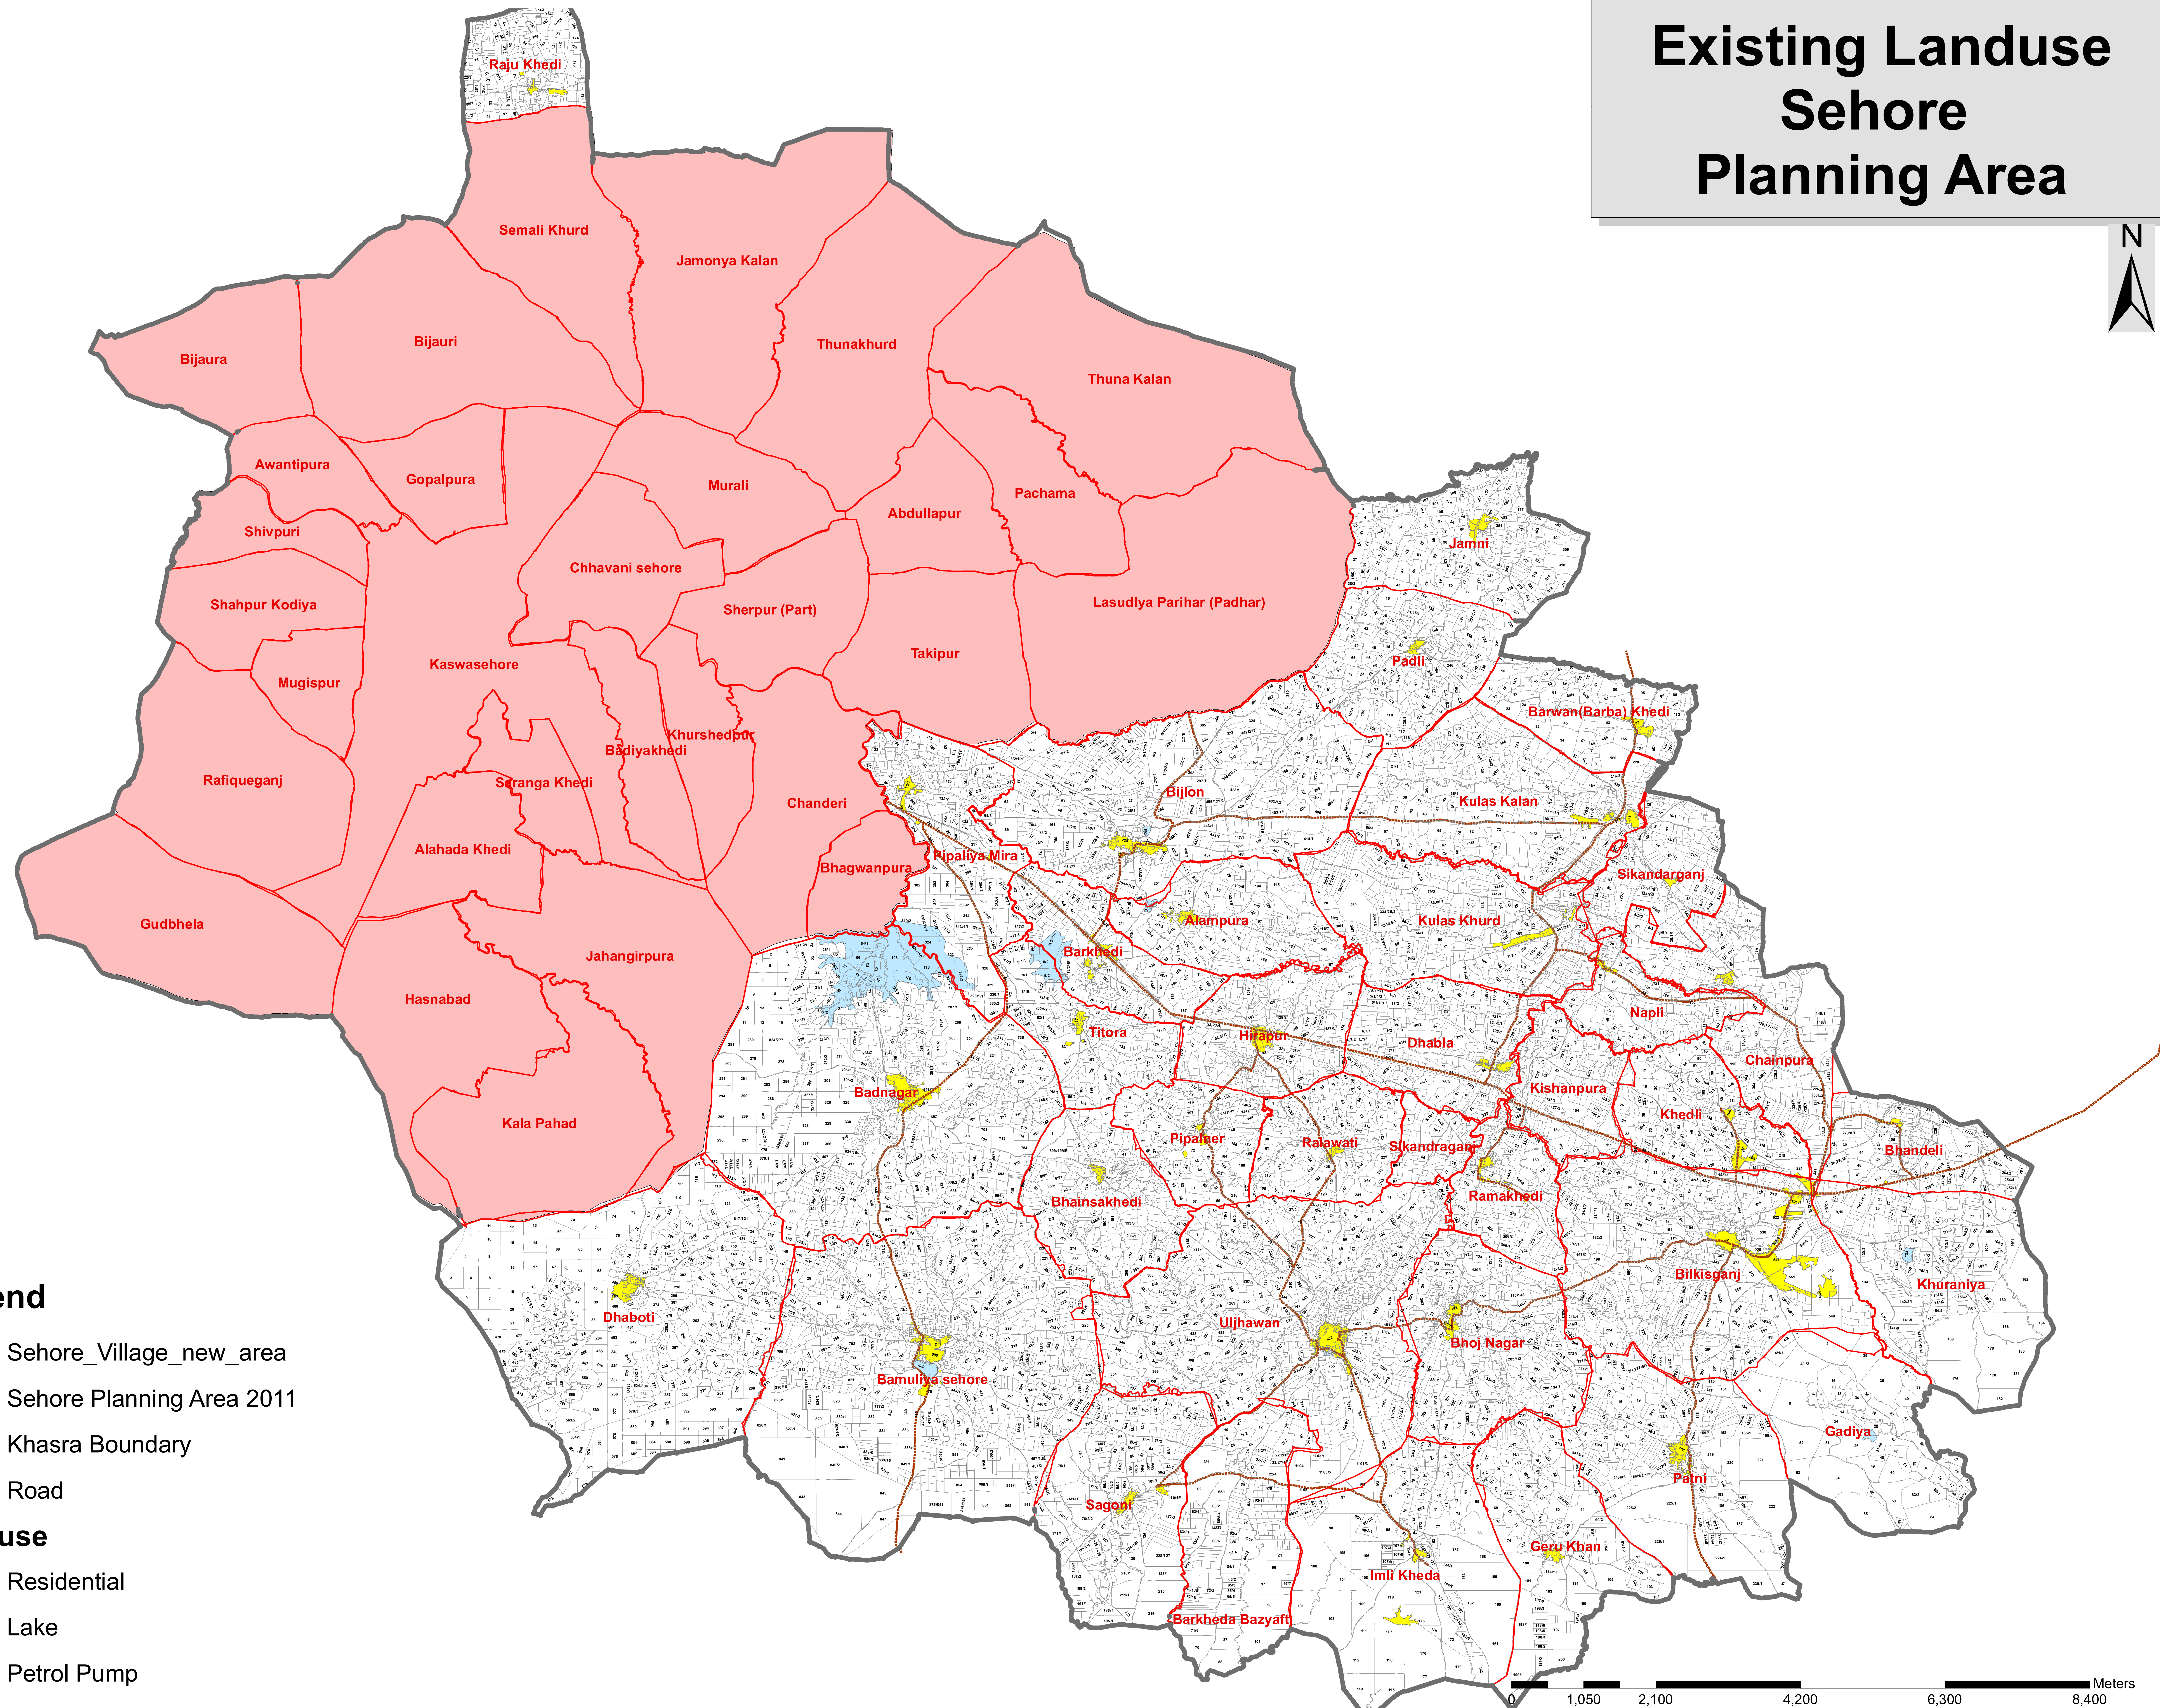

Existing Landuse Sehore Planning Area

Legend

- Sehore_Village_new_area
- Sehore Planning Area 2011
- Khasra Boundary
- Road

Landuse

- Residential
- Lake
- Petrol Pump